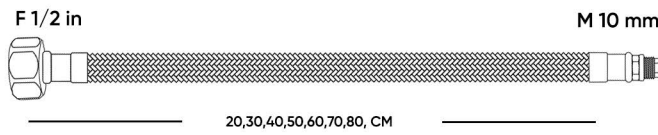

HATCH HOSES

Product Name: HATCH FAUCET HOSE
Model Number: HAT-FH002

AVAILABLE COLORS

GRAY

AVAILABLE SIZES

F 1/2 X M 10 - <u>20 CM</u>	SW-60196896
F 1/2 X M 10 - <u>30 CM</u>	SW-60196897
F 1/2 X M 10 - <u>40 CM</u>	SW-60196898
F 1/2 X M 10 - <u>50 CM</u>	SW-60196899
F 1/2 X M 10 - <u>60 CM</u>	SW-60196900
F 1/2 X M 10 - <u>70 CM</u>	SW-60196901
F 1/2 X M 10 - <u>80 CM</u>	SW-60196902

DESCRIPTION

Faucet Hose

APPLICATION

• Washbasin Mixers

MATERIAL

Sleeve Stainless steel (SUS 304)
 Inner Tube: PEX
 Outer Tube: Nylon Braided
 Brass Core
 Silicon Gasket

FEATURES

- High Durability
- Anti-Rust
- Anti-Bacterial