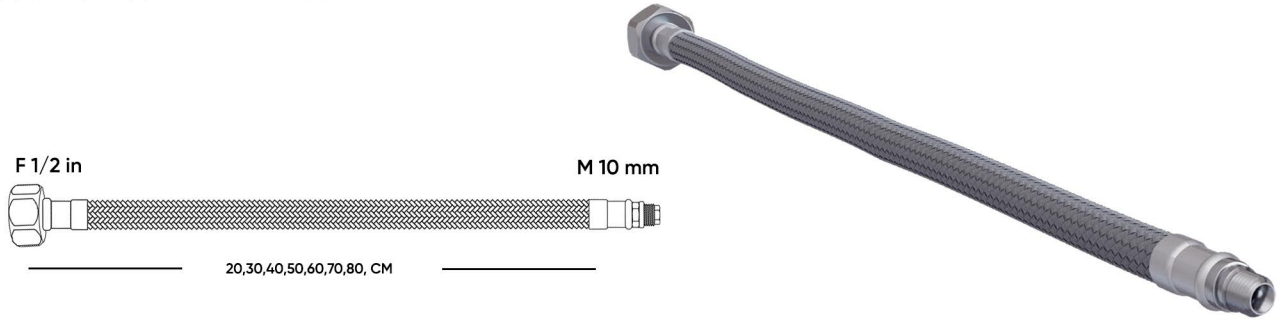

HATCH HOSES

Product Name: HATCH FAUCET HOSE
Model Number: HAT-FH002

AVAILABLE COLORS

GRAY

AVAILABLE SIZES

F 1/2 X M 10 - <u>20 CM</u>	SW-60196896
F 1/2 X M 10 - <u>30 CM</u>	SW-60196897
F 1/2 X M 10 - <u>40 CM</u>	SW-60196898
F 1/2 X M 10 - <u>50 CM</u>	SW-60196899
F 1/2 X M 10 - <u>60 CM</u>	SW-60196900
F 1/2 X M 10 - <u>70 CM</u>	SW-60196901
F 1/2 X M 10 - <u>80 CM</u>	SW-60196902

DESCRIPTION

Faucet Hose

APPLICATION

• Washbasin Mixers

MATERIAL

Sleeve Stainless steel (SUS 304)
 Inner Tube: PEX
 Outer Tube: Nylon Braided
 Brass Core
 Silicon Gasket

FEATURES

- High Durability
- Anti-Rust
- Anti-Bacterial