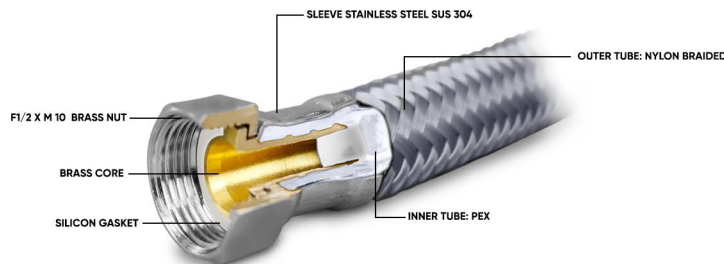

HATCH HOSES

Product Name: HATCH FAUCET HOSE
Model Number: HAT-FH002

AVAILABLE COLORS

GRAY

AVAILABLE SIZES

F 1/2 X M 10 - <u>20 CM</u>	SW-60196896
F 1/2 X M 10 - <u>30 CM</u>	SW-60196897
F 1/2 X M 10 - <u>40 CM</u>	SW-60196898
F 1/2 X M 10 - <u>50 CM</u>	SW-60196899
F 1/2 X M 10 - <u>60 CM</u>	SW-60196900
F 1/2 X M 10 - <u>70 CM</u>	SW-60196901
F 1/2 X M 10 - <u>80 CM</u>	SW-60196902

DESCRIPTION

Faucet Hose

APPLICATION

• Washbasin Mixers

MATERIAL

Sleeve Stainless steel (SUS 304)
 Inner Tube: PEX
 Outer Tube: Nylon Braided
 Brass Core
 Silicon Gasket

FEATURES

- High Durability
- Anti-Rust
- Anti-Bacterial